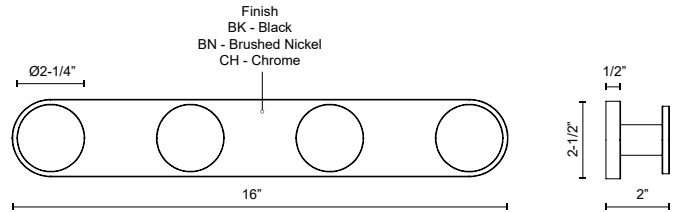

EDNA VL63316

VANITY

PROJECT

DESCRIPTION

With architectural rods of illumination paired with strong Black, Chrome, and Polished Nickel metal finishes, this collection makes a subtle, yet bold statement in any size bathroom setting.

SPECIFICATION DETAILS

Fixture Dimensions	W16" x H2-1/2" x E2"
Light Source	AC LED Module
Wattage	11W
Total Lumens	850lm
Delivered Lumens	360lm*
Voltage	120V
Color Temperature	3000K
CRI (Ra)	90CRI
Optional Color Temps	2700K - 5000K Available, Minimum Order Quantities Apply
LED Rated Life	50,000 hours
Dimming	100% - 10%, ELV Dimmer (Not Included)
Diffuser Details	Frosted PC Diffuser
ADA Compliant	Yes
Location	Damp
Illumination Direction	All-Direction
Mounting Style	All Orientation; Wall;
Canopy Dimensions	D5-1/2" x E1/2"
Paint Finish	BK02; BN01; CH01;

* For custom options, consult factory for details.

* For warranty information, please visit www.kuzcolighting.com/warranty

KUZCO

CANADA: 19054 28TH AVENUE - SURREY, BC V3Z 6M3
USA: 3035 E. LONE MOUNTAIN ROAD - LAS VEGAS, NV 89081

WWW.KUZCOLIGHTING.COM

© 2021 KUZCO LIGHTING. ALL RIGHTS RESERVED.

COMMENT