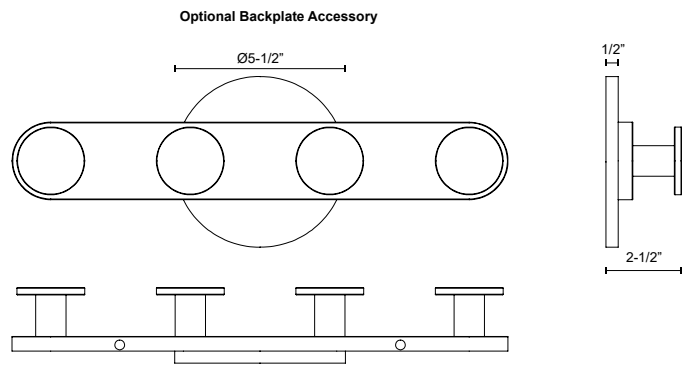

EDNA VL63316

VANITY

PROJECT

DESCRIPTION

With architectural rods of illumination paired with strong Black, Chrome, and Polished Nickel metal finishes, this collection makes a subtle, yet bold statement in any size bathroom setting.

SPECIFICATION DETAILS

Fixture Dimensions	W16" x H2-1/2" x E2"
Light Source	AC LED Module
Wattage	11W
Total Lumens	850lm
Delivered Lumens	360lm*
Voltage	120V
Color Temperature	3000K
CRI (Ra)	90CRI
Optional Color Temps	2700K - 5000K Available, Minimum Order Quantities Apply
LED Rated Life	50,000 hours
Dimming	100% - 10%, ELV Dimmer (Not Included)
Diffuser Details	Frosted PC Diffuser
ADA Compliant	Yes
Location	Damp
Illumination Direction	All-Direction
Mounting Style	All Orientation; Wall;
Canopy Dimensions	D5-1/2" x E1/2"
Paint Finish	BK02; BN01; CH01;

* For custom options, consult factory for details.

* For warranty information, please visit www.kuzcolighting.com/warranty

KUZCO

CANADA: 19054 28TH AVENUE - SURREY, BC V3Z 6M3
USA: 3035 E. LONE MOUNTAIN ROAD - LAS VEGAS, NV 89081

WWW.KUZCOLIGHTING.COM

© 2021 KUZCO LIGHTING. ALL RIGHTS RESERVED.

COMMENT